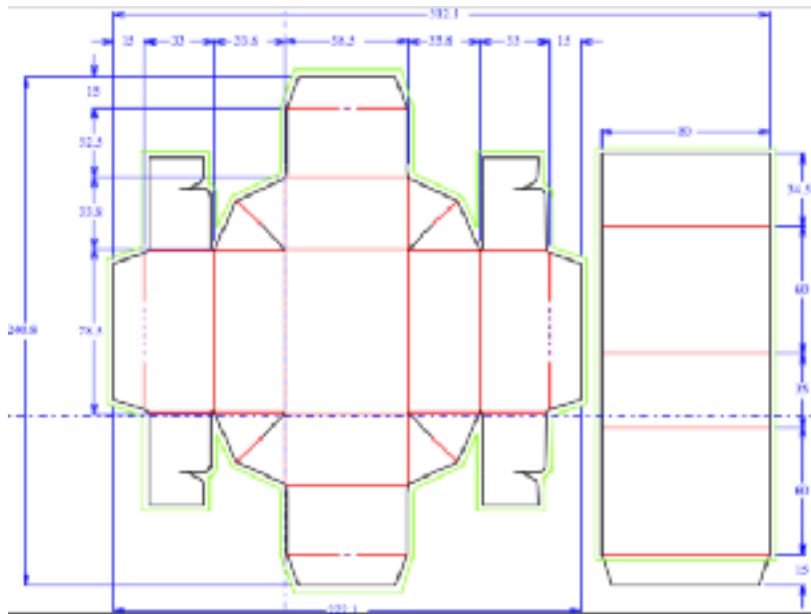

Soap packaging box Die line template

Drawer paper box die line template for soap packaging.

Size: Length x Width x Height: 80 x 60 x 35mm

- Black line: Cut line. Red line: Fold line. Green Line: Bleed line